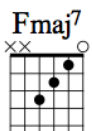

Absolute Beginners

accords Am, C, F7M

par Marc Rouvé

♩ = 84

Musical notation for the first system, measures 1-4. Includes treble clef, 4/4 time signature, and guitar tablature.

Musical notation for the second system, measures 5-8. Includes treble clef, 4/4 time signature, and guitar tablature.

Musical notation for the third system, measures 9-12. Includes treble clef, 4/4 time signature, and guitar tablature.