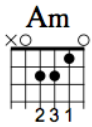

Absolute Beginners

accords Am, C, F7M

par Marc Rouvé

♩ = 84

Musical notation for the first system, measures 1-4. Includes treble clef, 4/4 time signature, and guitar tablature.

Musical notation for the second system, measures 5-8. Includes treble clef, 4/4 time signature, and guitar tablature.

Musical notation for the third system, measures 9-12. Includes treble clef, 4/4 time signature, and guitar tablature.