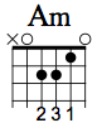

Absolute Beginners

accords Am, C, F7M

par Marc Rouvé

♩ = 84

Musical notation for the first system, measures 1-4. Includes treble clef, 4/4 time signature, and guitar tablature.

Musical notation for the second system, measures 5-8. Includes treble clef, 4/4 time signature, and guitar tablature.

Musical notation for the third system, measures 9-12. Includes treble clef, 4/4 time signature, and guitar tablature.